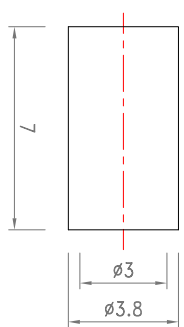

Revisions			
ISS	Symbol	Description	Date
B		CHE for New Drawing Frame & New PN System	2006/07/10

Recommended Cable Stripping Dim's

ITEM	Description	Material	Finish	Part Number	QTY
4	Hear Shrink Tubing	PE	None		
4	Ferrule	Brass	Gold		
3	Pin	Brass	30u" Gold		
2	Insulator	PTFE	None		
1	Body	Brass	Gold		