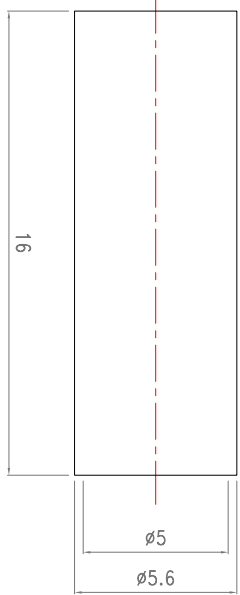

Revisions			
ISS	Symbol	Description	Date
B		CHE for New Drawing Frame & New PN System	2006/07/10

Recommended Cable Stripping Dim's

ITEM	Description	Material	Finish	Part Number	QTY
4	Hear Shrink Tubing	PE	None		
4	Ferrule	Brass	Gold		
3	Pin	Brass	30u" Gold		
2	Insulator	PTFE	None		
1	Body	Brass	Gold		

Scale	Abbr.	Date	Rev.
NTS	ST	2006.07.19	B

Tolerances:	Drawn	Checked	Approved
.X ±0.5	<i>g. g</i>	<i>Mindy</i>	<i>g. Jun</i>
.XX ±0.3			
.XXX ±0.2			

Proprietary Note
 This document contains information proprietary to S-Comm, which is either copyrighted, or patent applied for, and / or protected by trade secret laws.
 This document or parts thereof, may not be used, disclosed or reproduced in any form by any method, or for any purpose, without the written permission of S-Comm, Taiwan.
 Customer P/N: Nil