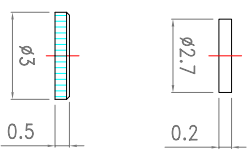

Revisions			
ISS	Symbol	Description	Date
B		CHE for New Drawing Frame & New PN System	2006/07/10

Recommended Cable Stripping Dim's

ITEM	Description	Material	Finish	Part Number	QTY
4	Hear Shrink Tubing	PE	None		
4	Ferrule	Brass	Gold		
3	Pin	Brass	30u" Gold		
2	Insulator	PTFE	None		
1	Body	Brass	Gold		

DWG.NO. MM105A0G27-M-4
 TITLE. MMCX R/A Crimp Plug for RG316 Cable

ROHS COMPLIANCE