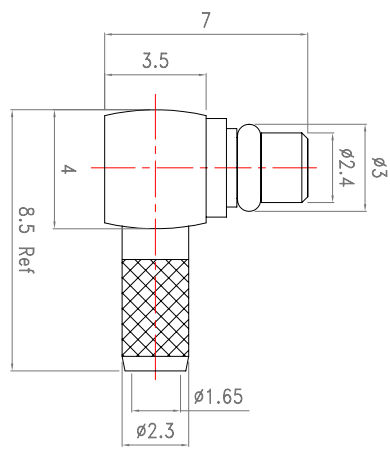

Revisions			
ISS	Symbol	Description	Date
B		CHE for New Drawing Frame & New PN System	2006/07/10

Recommended Cable Stripping Dim's

ITEM	Description	Material	Finish	Part Number	QTY
4	Hear Shrink Tubing	PE	None		
4	Ferrule	Brass	Gold		
3	Pin	Brass	30u" Gold		
2	Insulator	PTFE	None		
1	Body	Brass	Gold		

Scale	Abbr.	Date	Rev.
NTS	ST	2006.07.19	B

Tolerances:	Drawn	Checked	Approved
.X ±0.5	<i>g. g</i>	<i>Mindy</i>	<i>g. Jun</i>
.XX ±0.3			
.XXX ±0.2			

Proprietary Note
 This document contains information proprietary to S-Comm, which is either copyrighted, or patent applied for, and / or protected by trade secret laws.
 This document or parts thereof, may not be used, disclosed or reproduced in any form by any method, or for any purpose, without the written permission of S-Comm, Taiwan.
 Customer P/N: Nil

DWG.NO. MM105A0G27-M-4
 TITLE. MMCX R/A Crimp Plug for RG316 Cable

ROHS COMPLIANCE