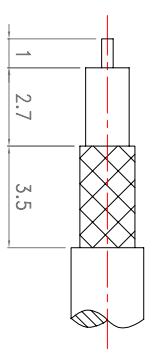

Revisions			
ISS	Symbol	Description	Date
B		CHE for New Drawing Frame & New PN System	2006/07/10

Recommended Cable Stripping Dim's

ITEM	Description	Material	Finish	Part Number	QTY
4	Hear Shrink Tubing	PE	None		
4	Ferrule	Brass	Gold		
3	Pin	Brass	30u" Gold		
2	Insulator	PTFE	None		
1	Body	Brass	Gold		

Scale	Abbr.	Date	Rev.
NTS	ST	2006.07.19	B

Tolerances:	Drawn	Checked	Approved
.X ±0.5	<i>g. g</i>	<i>Mindy</i>	<i>g. Jun</i>
.XX ±0.3			
.XXX ±0.2			

Proprietary Note
 This document contains information proprietary to S-Comm, which is either copyrighted, or patent applied for, and / or protected by trade secret laws.
 This document or parts thereof, may not be used, disclosed or reproduced in any form by any method, or for any purpose, without the written permission of S-Comm, Taiwan.
 Customer P/N: Nil

DWG.NO. MM105A0G27-M-4
 TITLE. MMCX R/A Crimp Plug for RG316 Cable

ROHS COMPLIANCE