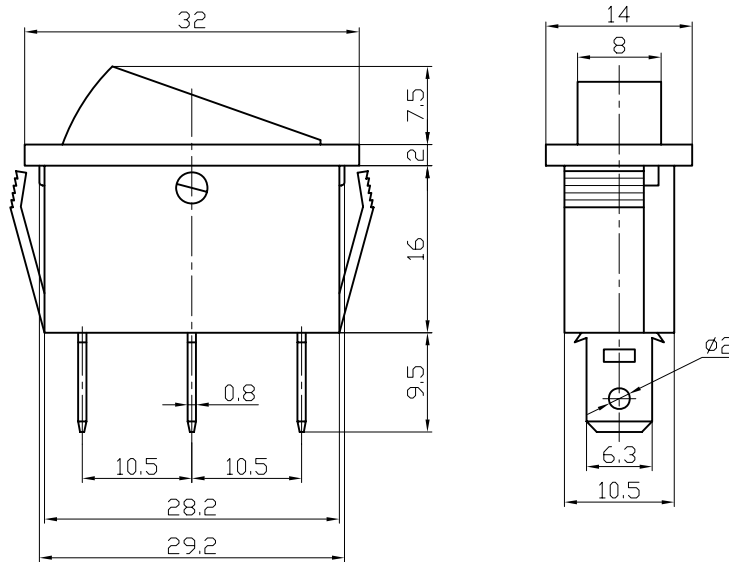

单刀带灯波动开关

Single-pole Illuminated Rocker Switch

型号(TYPE):IRS-101-3A

技术特性 (Specification)

1. 规格 (Rating): 20A 125VAC; 15A 250VAC; 35A 12VDC
2. 接触电阻 (Contact R): $35\text{m}\Omega$ max
3. 绝缘电阻 (Insulation R): 500V DC $100\text{M}\Omega$ min
4. 耐电压 (Dielectric Strength): 1 Minute 1500V AC
5. 操作温度 (Operating Temperature): $-25^{\circ}\text{C} \sim +85^{\circ}\text{C}$
6. 电气寿命 (Electrical Life): 10,000 Cycles

外型图 (Outline Drawing)

安装尺寸 (Mounting)

电路图 (Circuitry)